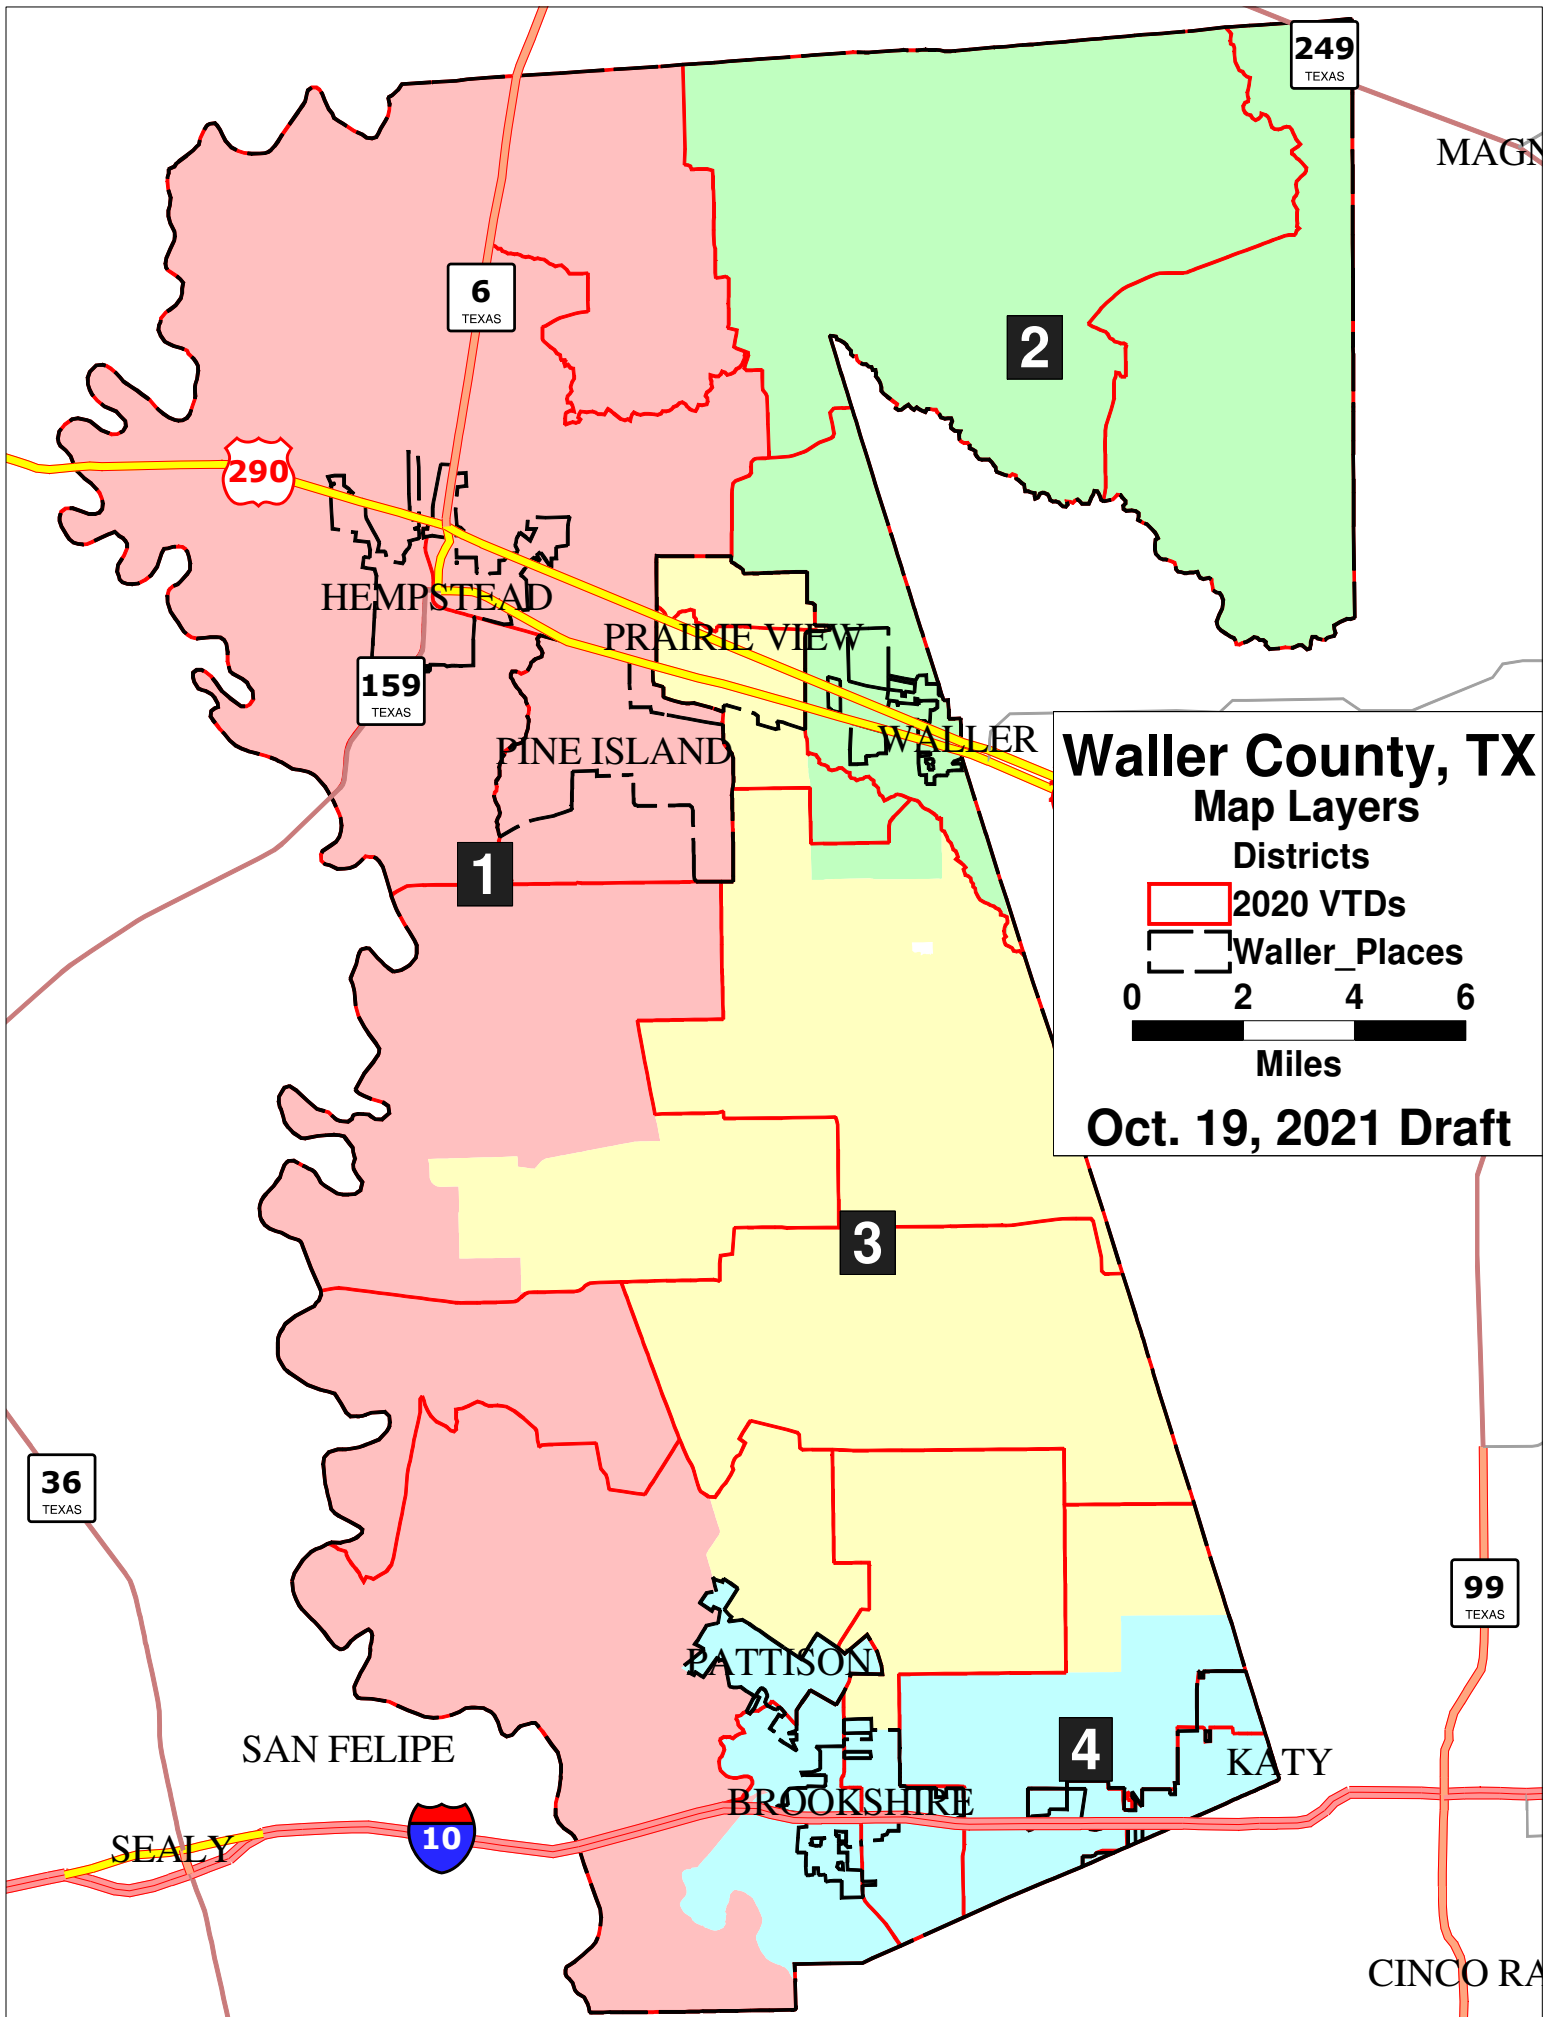

APPENDIX B

249
TEXAS

MAGN

6
TEXAS

2

290

159
TEXAS

HEMPSTEAD

PRAIRIE VIEW

PINE ISLAND

WALLER

1

Waller County, TX

Map Layers

Districts

2020 VTDs

Waller_Places

0 2 4 6

Miles

Oct. 19, 2021 Draft

36
TEXAS

3

99
TEXAS

SAN FELIPE